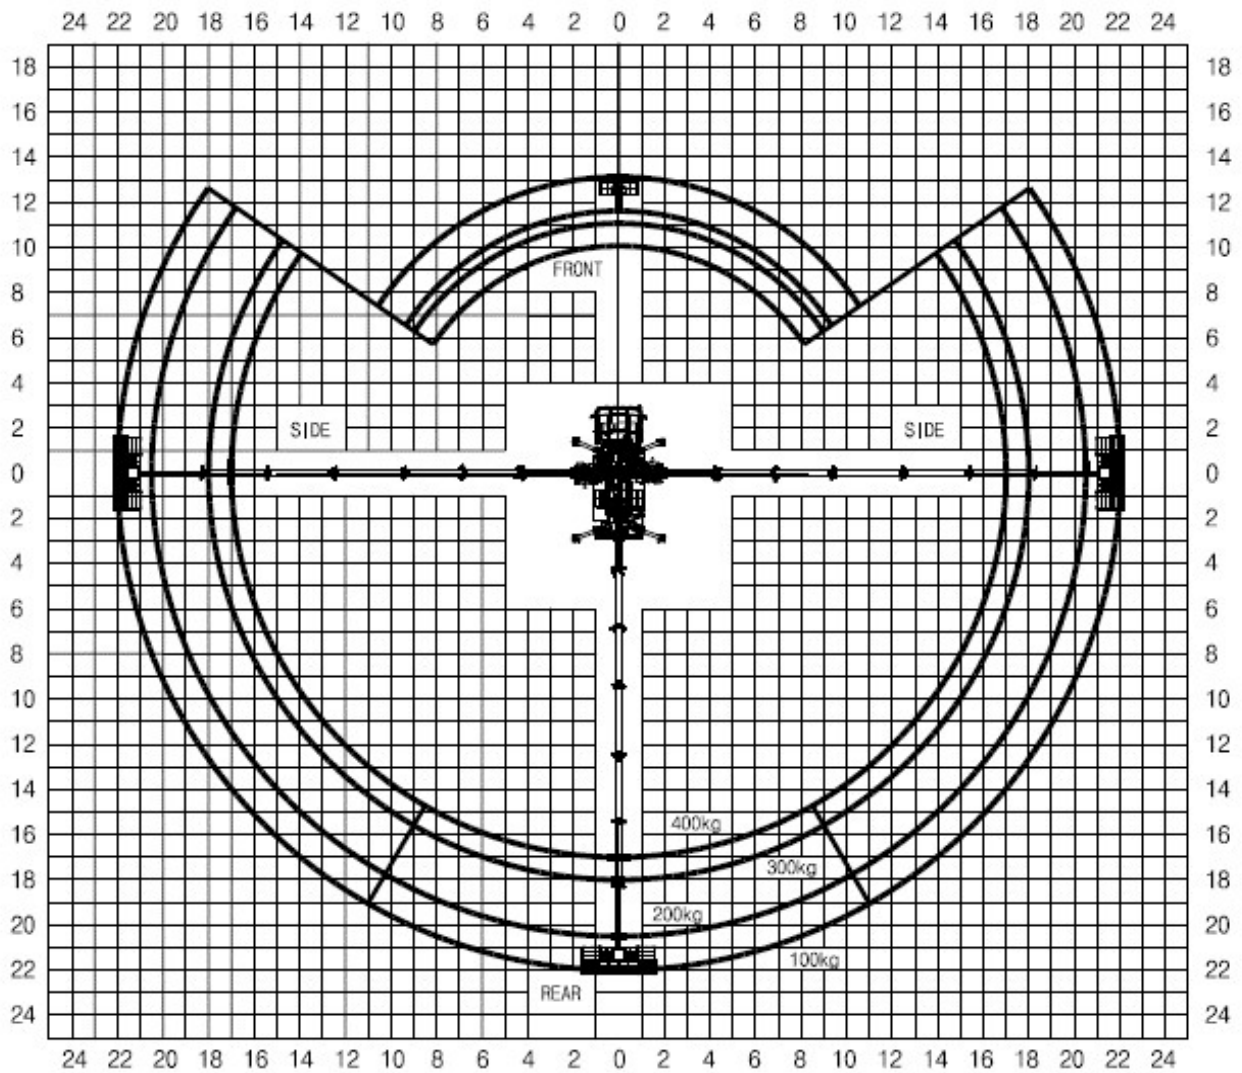

SKY320SQ 중량별 작업반경도

(SKY320SQ-A32G0)

Platform loading capacity: 100kg, 200kg, 300kg, 400kg or 2 persons

Outrigger extension: Maximum

WORKING RADIUS (m)

▲ (주) HR E&I